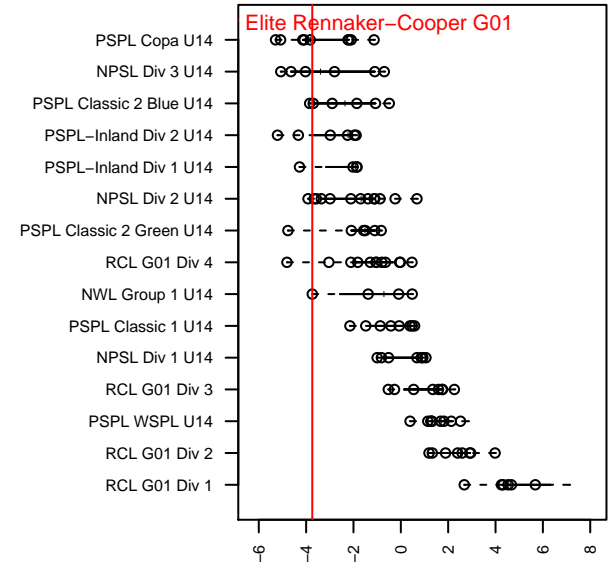

# SSC Shadow Elite Rennaker-Cooper G01

Spokane SC Shadow  
 Spokane Valley, WA  
 G01 total strength=748  
 attack=0.93 defense=0.75  
 fall league = NWL Group 1 U14  
 spr league = Spr NWL Group 1 U14

alt names used:

Venues played:  
 2015 Pend Orielle Cup U14/15 Silver  
 2015 NWL Group 1 U14  
 2015 Spr NWL Group 1 U14

**SSC Shadow Elite Rennaker-Cooper G01**  
 Dots are actual minus expected GF (blue circles) and GA (red triangles).  
 Blue line is smoothed change in attack strength. Red is smoothed change in defense strength.

**attack and defense variance (black dot)  
relative to other teams  
and top 10 in region**

**attack and defense rating  
relative to others at age  
and all opponents in last 13 months**

**Performance relative to 13 month average**