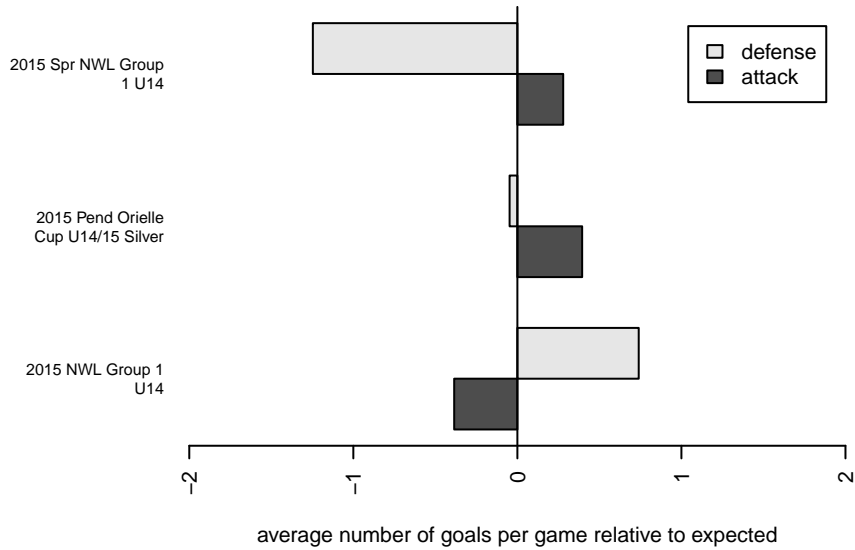

# SSC Shadow Elite Rennaker-Cooper G01

Spokane SC Shadow  
 Spokane Valley, WA  
 G01 total strength=748  
 attack=0.93 defense=0.75  
 fall league = NWL Group 1 U14  
 spr league = Spr NWL Group 1 U14

alt names used:

Venues played:  
 2015 Pend Orielle Cup U14/15 Silver  
 2015 NWL Group 1 U14  
 2015 Spr NWL Group 1 U14

**SSC Shadow Elite Rennaker-Cooper G01**  
 Dots are actual minus expected GF (blue circles) and GA (red triangles).  
 Blue line is smoothed change in attack strength. Red is smoothed change in defense strength.

**attack and defense variance (black dot)  
relative to other teams  
and top 10 in region**

**attack and defense rating  
relative to others at age  
and all opponents in last 13 months**

**Performance relative to 13 month average**